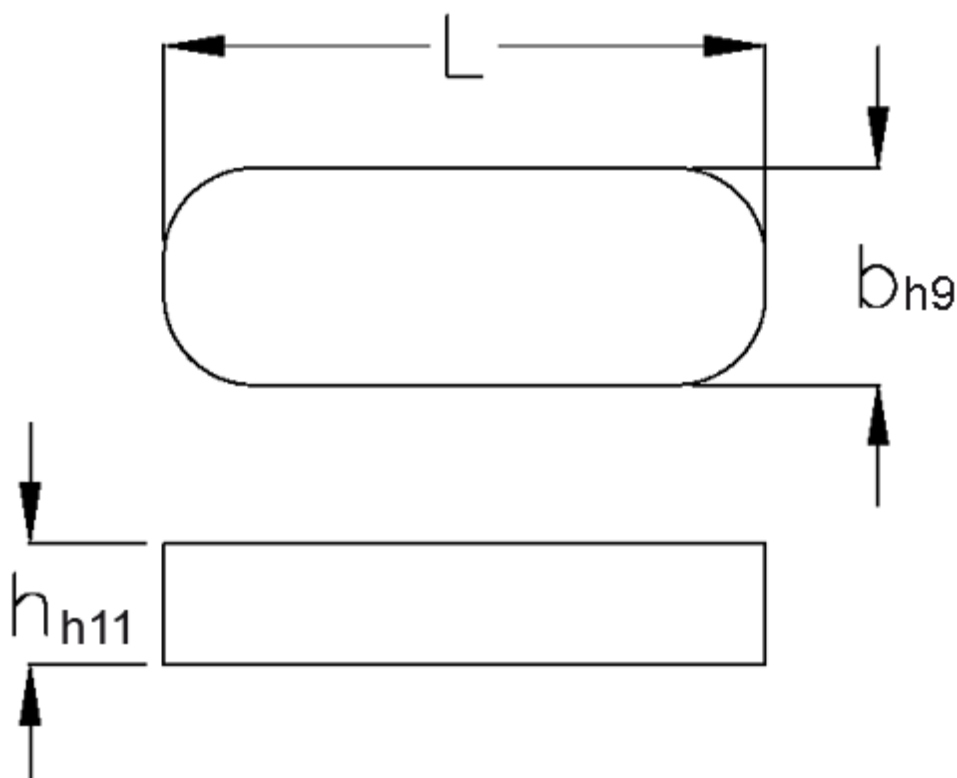

Article number: 0905221480

Description: KLEE Feather keys A 22x14x80 DIN 6885

## Measures

b	= 22
h	= 14
L	= 80.0
Tolerance b	= 0.052
Tolerance h	= 0.110
Tolerance L	= -0,3